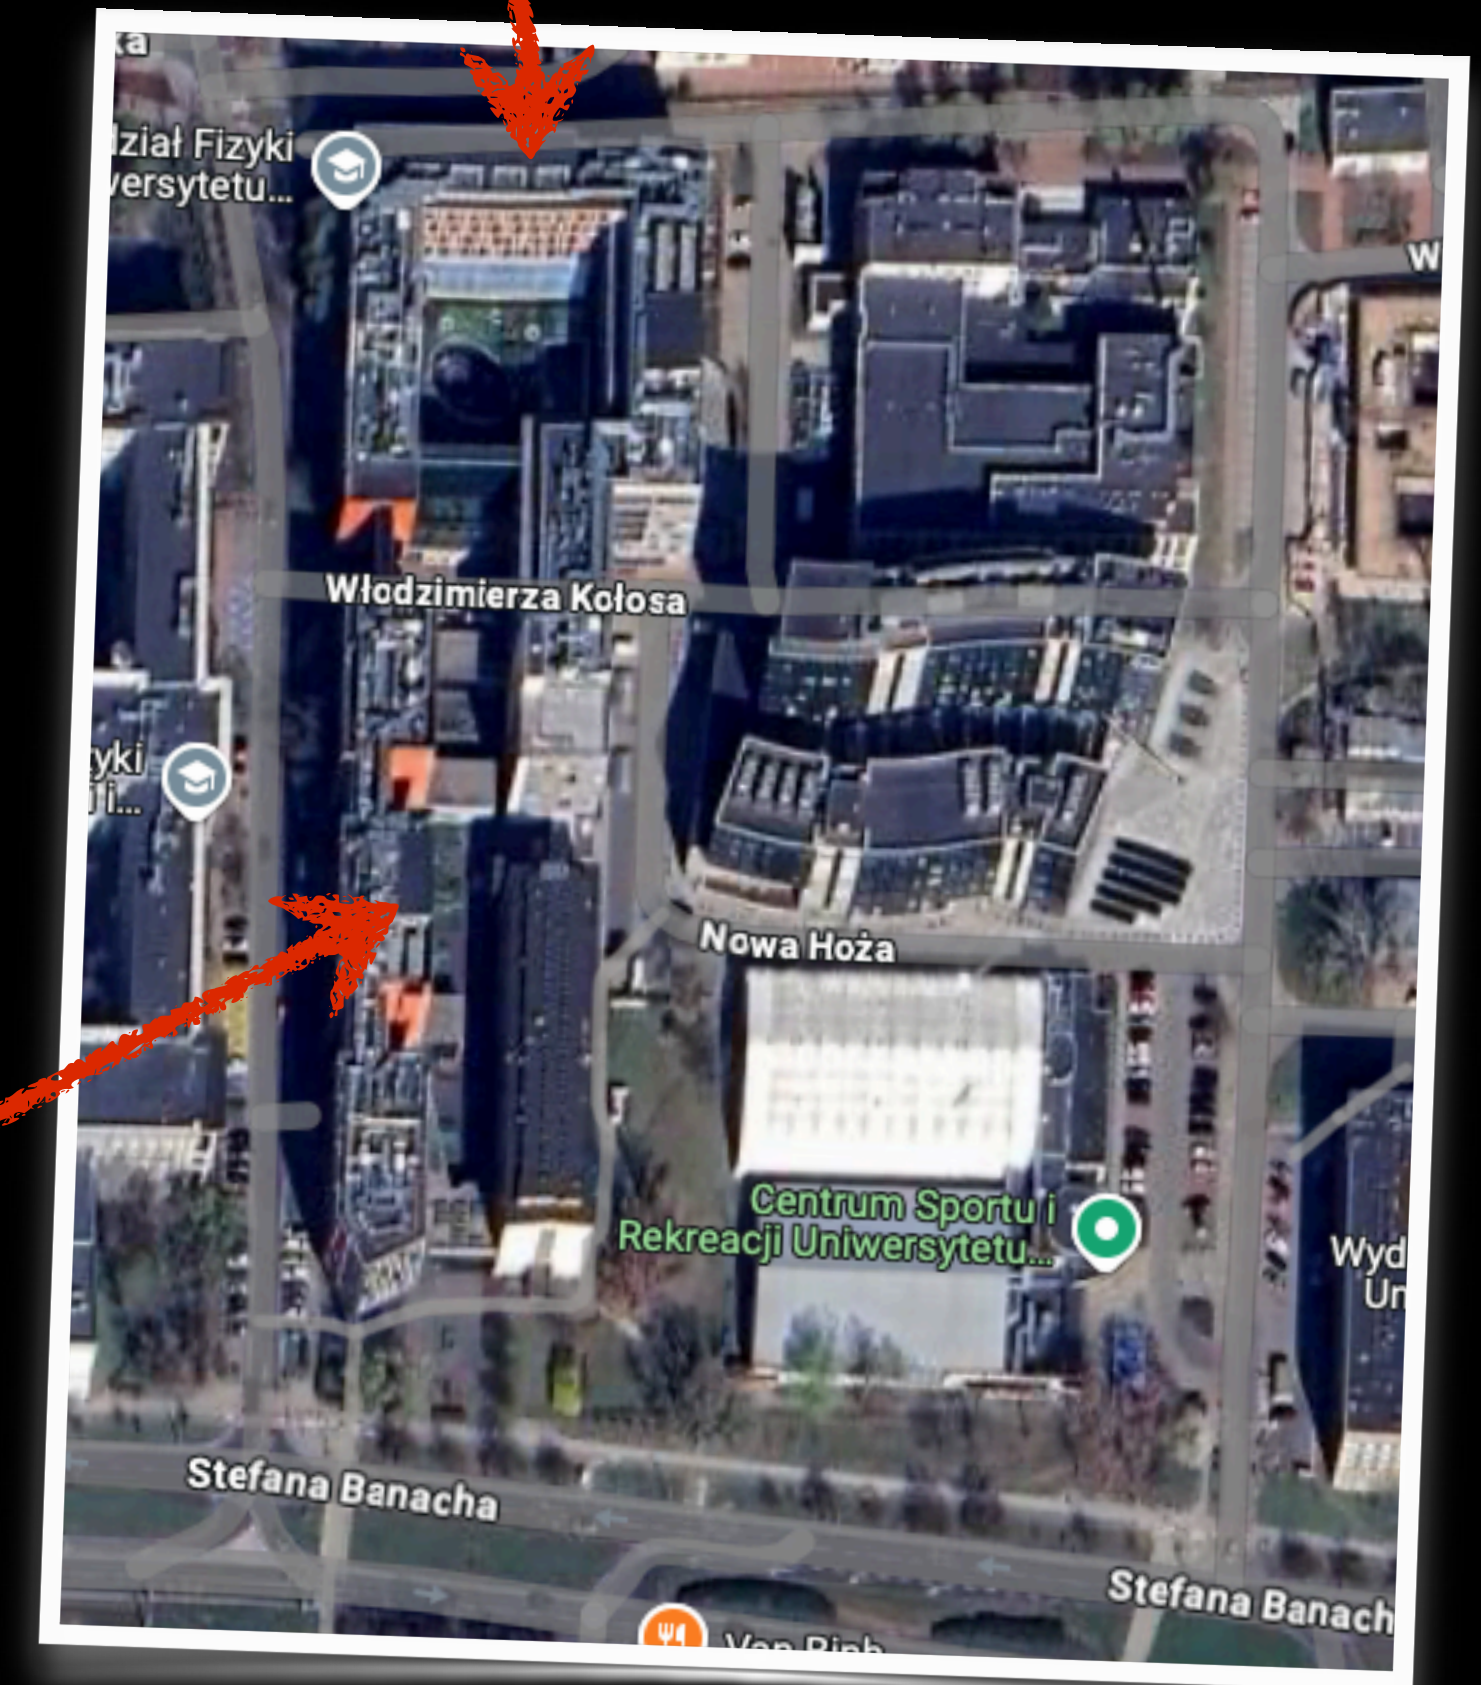

FOOD

- Coffee breaks in front of the conference room
  - > Beware of another conference next door
  - > Please do not bring food or drinks to the lecture hall
- Lunches and welcome reception (today, 6 pm) will be served in part B of the building
- The conference dinner (Thu, 7 pm) will be held in the CeNT building