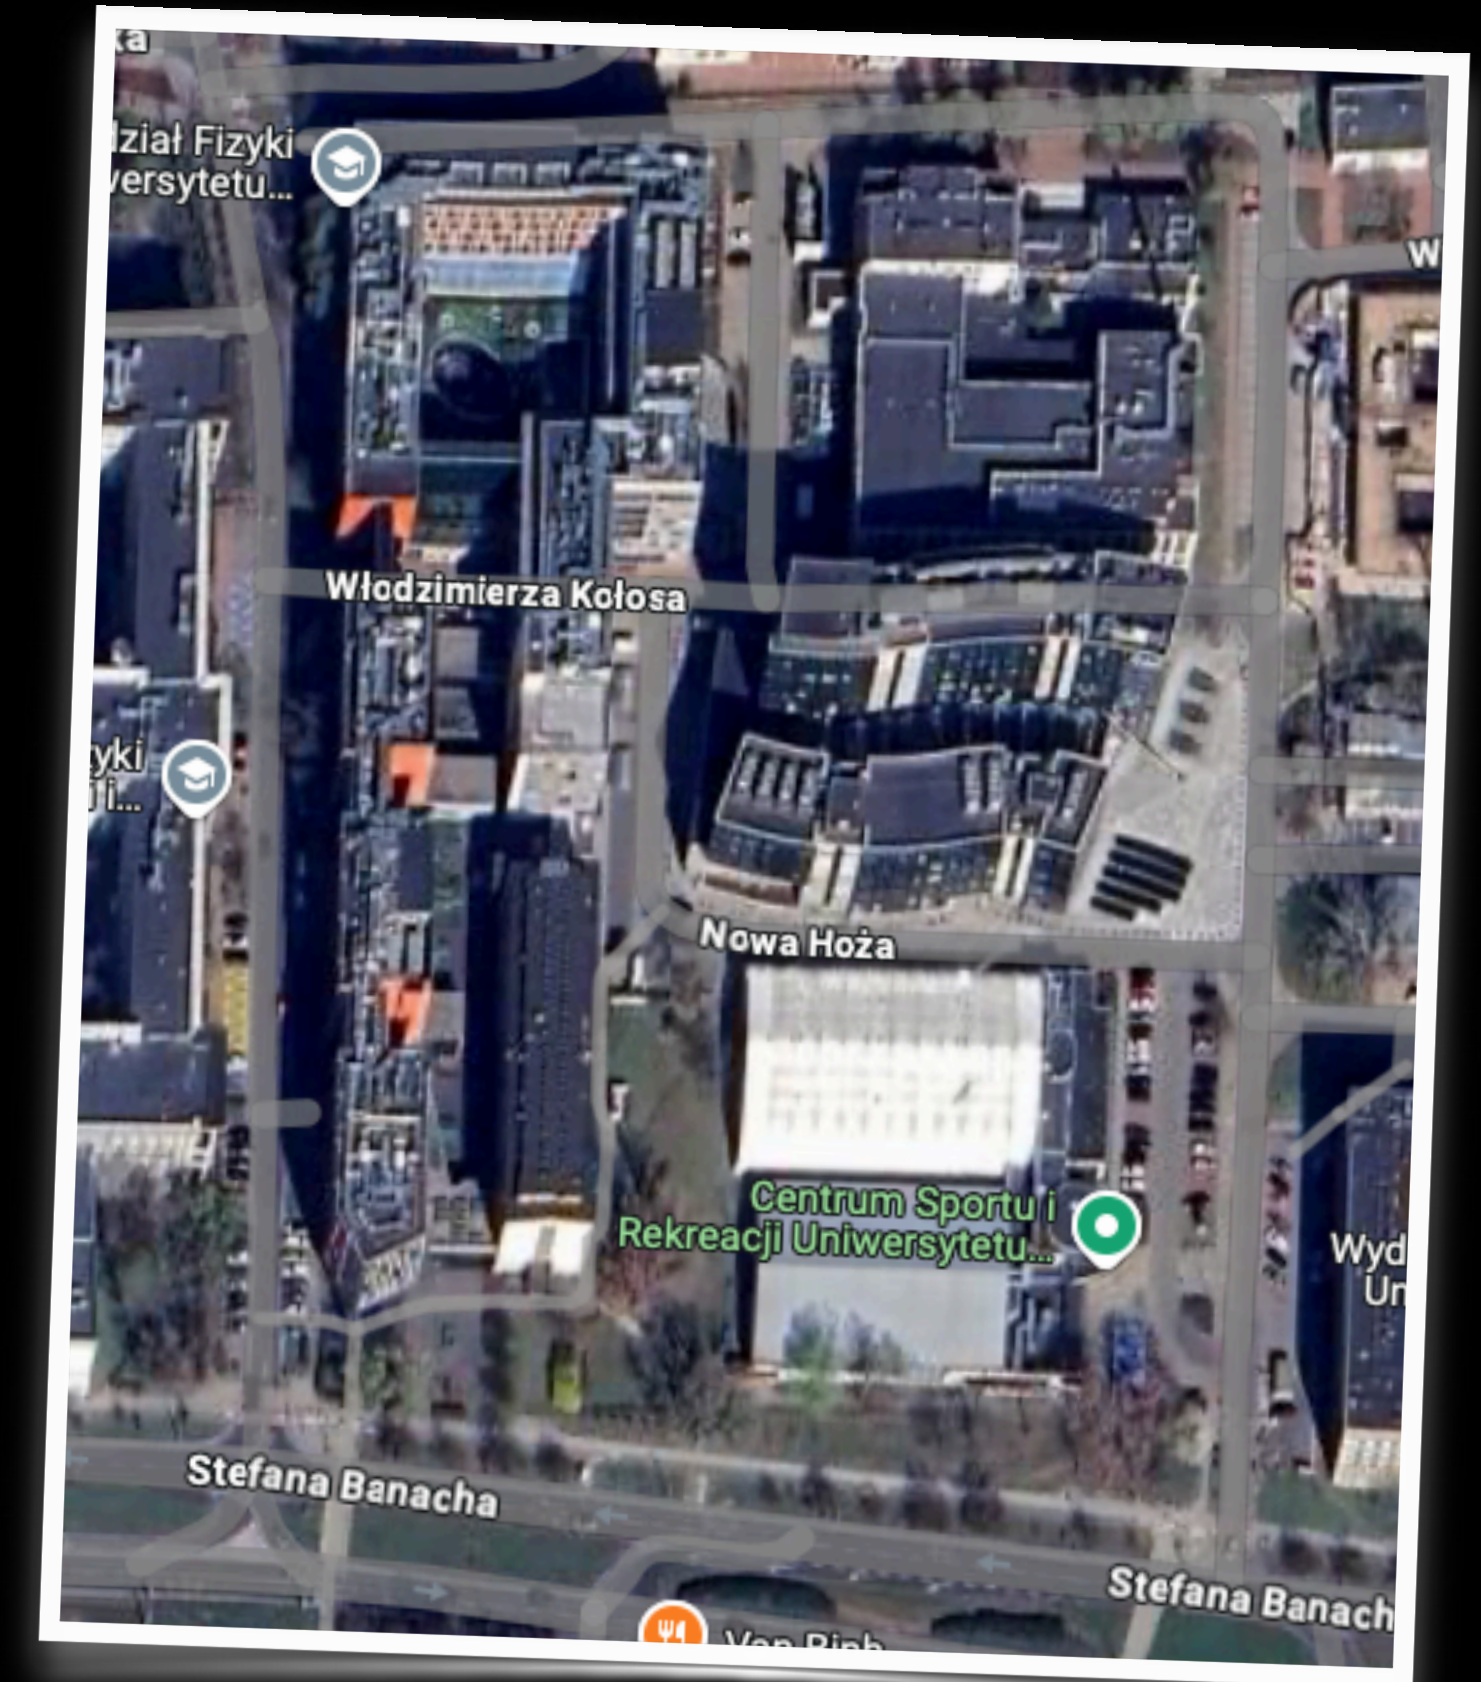

FOOD

- Coffee breaks in front of the conference room
  - > Beware of another conference next door
  - > Please do not bring food or drinks to the lecture hall
- Lunches and welcome reception (today, 6 pm) will be served in part B of the building
- The conference dinner (Thu, 7 pm) will be held in the CeNT building