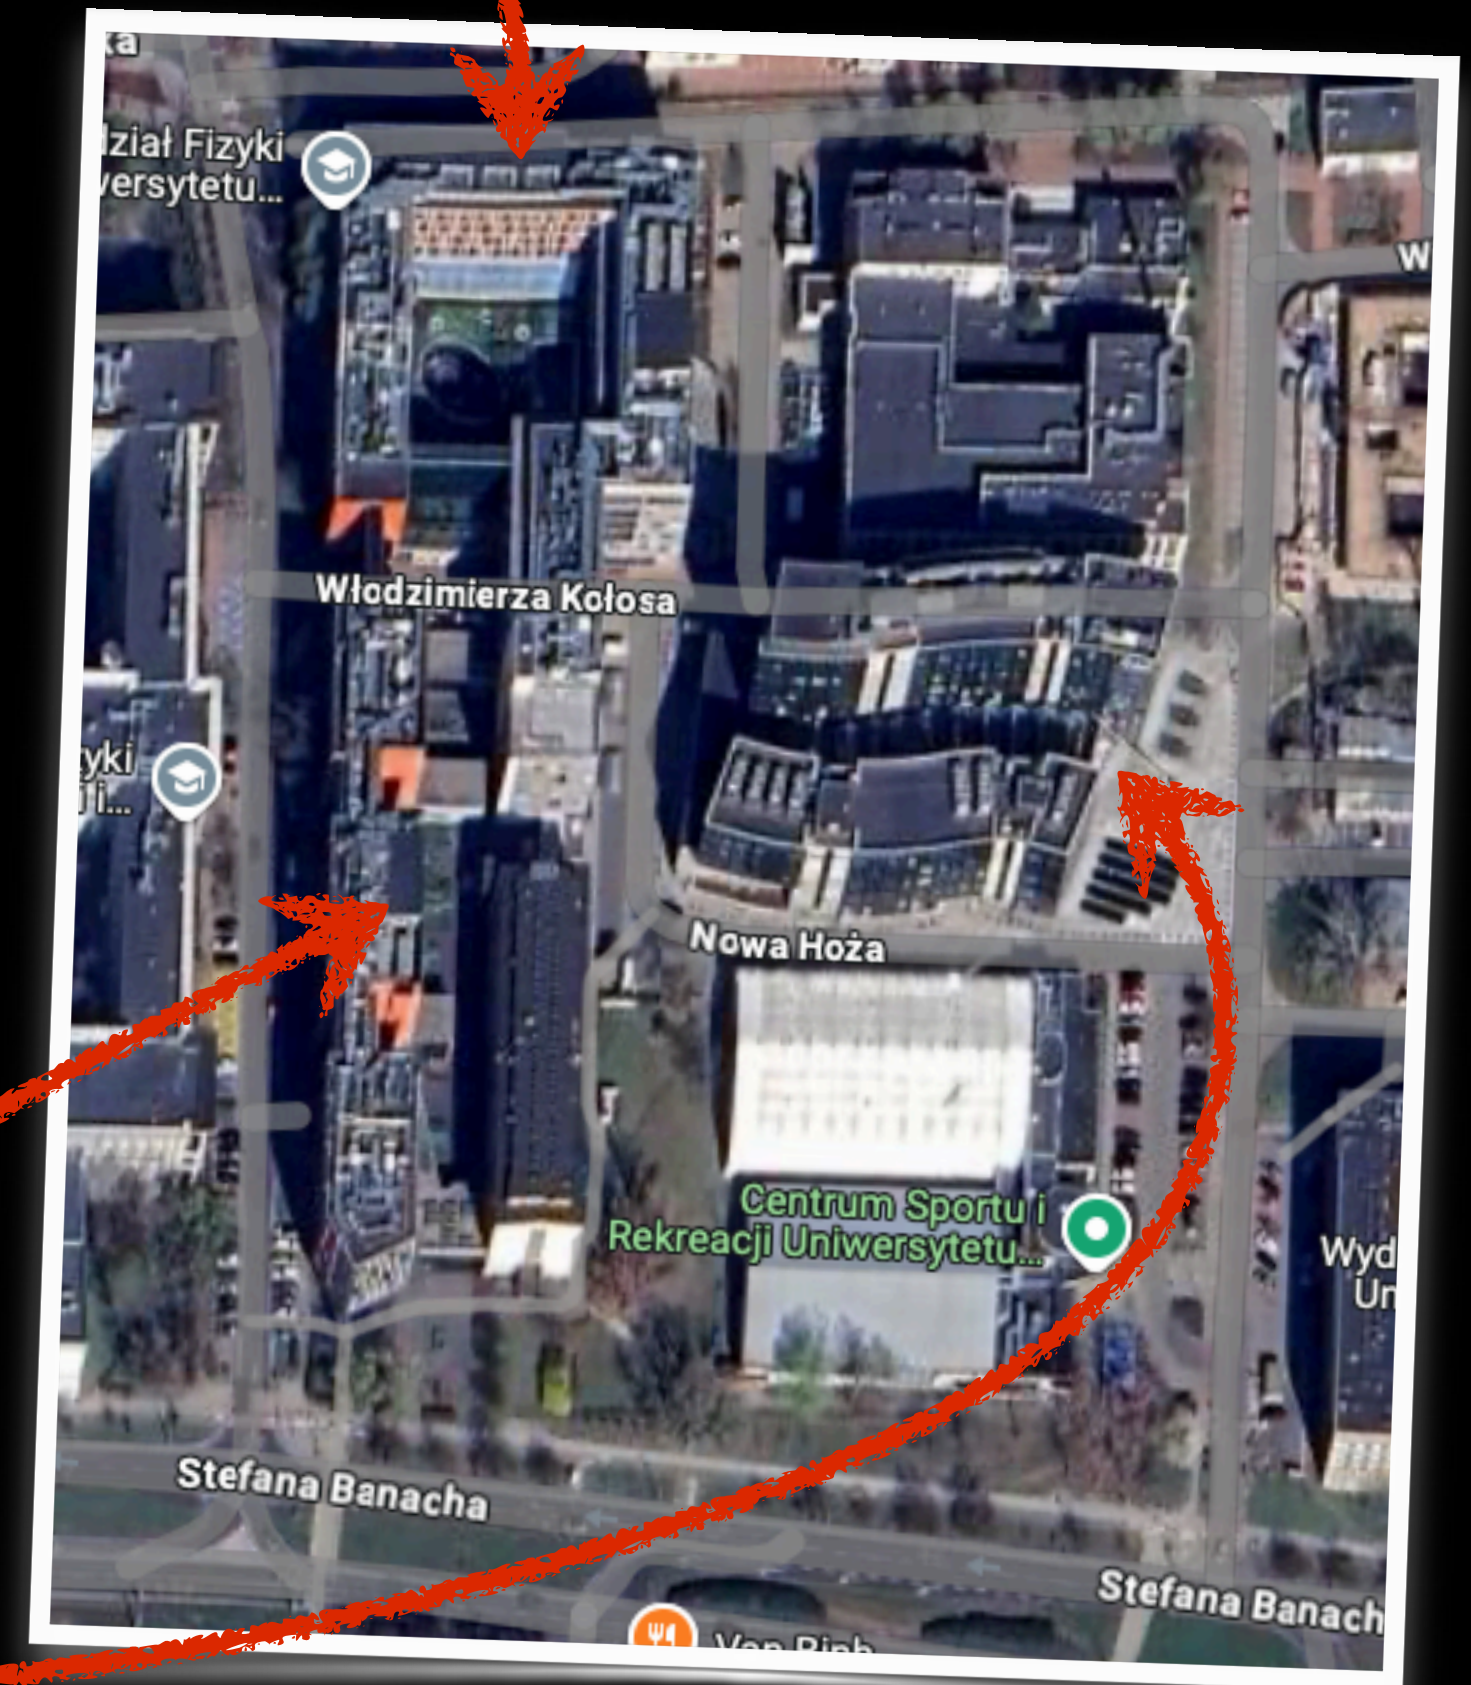

FOOD

- Coffee breaks in front of the conference room
  - > Beware of another conference next door
  - > Please do not bring food or drinks to the lecture hall
- Lunches and welcome reception (today, 6 pm) will be served in part B of the building
- The conference dinner (Thu, 7 pm) will be held in the CeNT building