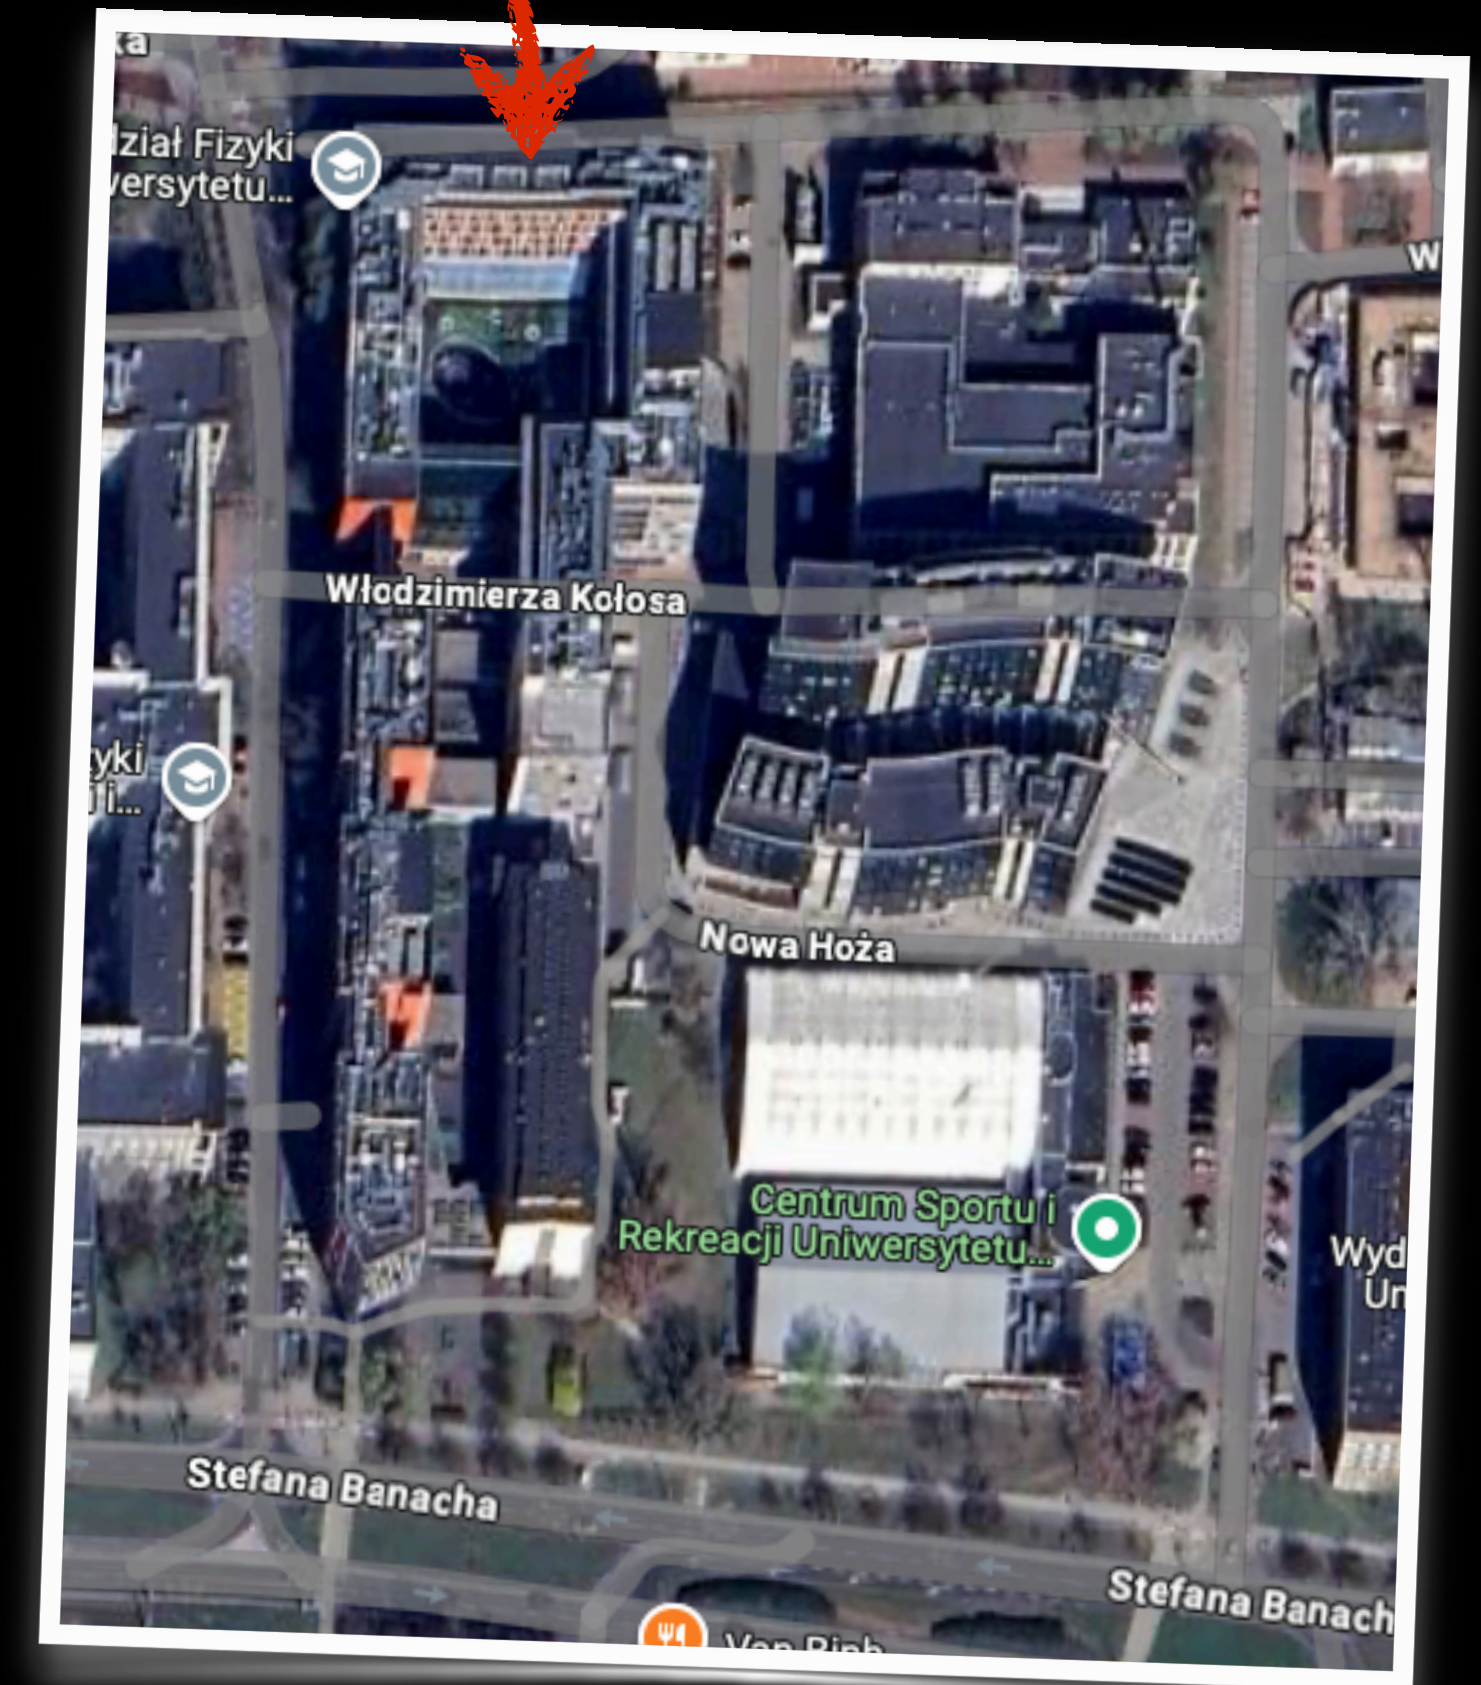

FOOD

- Coffee breaks in front of the conference room
  - > Beware of another conference next door
  - > Please do not bring food or drinks to the lecture hall
- Lunches and welcome reception (today, 6 pm) will be served in part B of the building
- The conference dinner (Thu, 7 pm) will be held in the CeNT building